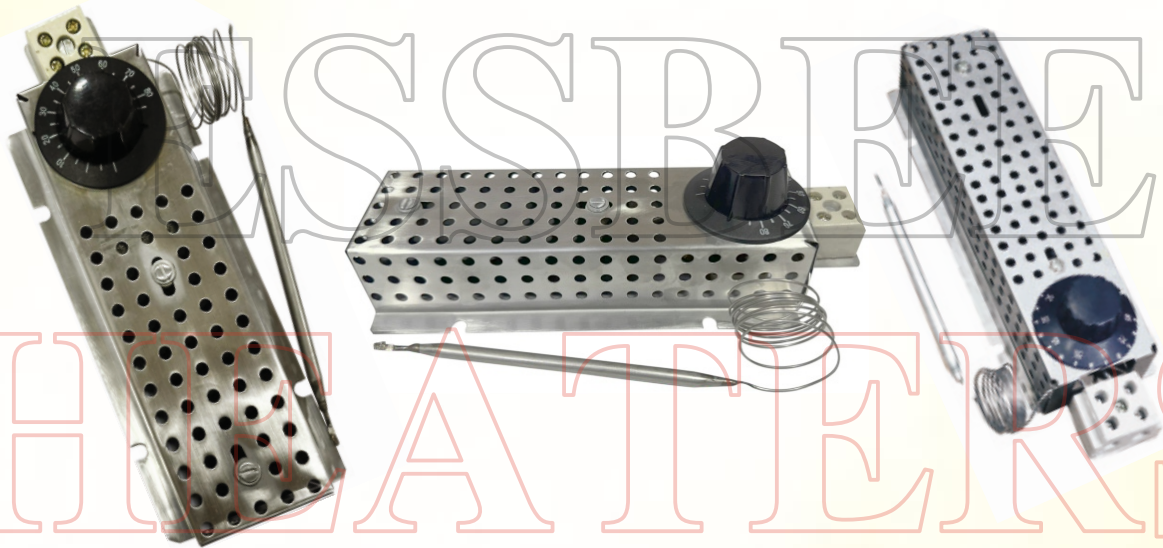

# SPACE HEATER

Space Heater ESS BEE Space Heaters with built-in capillary Thermostat are ideal for prevention of condensation, corrosion & Leakage currents in L.T. & H.T. Switchgear panel boards / electronic instruments & panels etc.